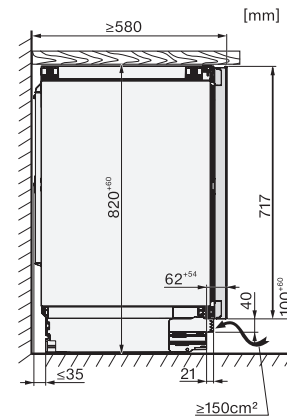

| Technical data                                   |            |
|--|------------|
| Niche width in mm min.                           | 600        |
| Niche width in mm max.                           | 604        |
| Niche height in mm min.                          | 820        |
| Niche height in mm max.                          | 880        |
| Niche depth in mm                                | 560        |
| Appliance width in mm                            | 597        |
| Appliance height in mm                           | 819        |
| Appliance depth in mm                            | 579        |
| Weight in kg                                     | 52.2       |
| Climate range                                    | SN-ST      |
| Refrigerator compartment in l                    | 95         |
| Total usable capacity in l                       | 95         |
| 0.75 l Bordeaux bottle capacity (no. of bottles) | 32 bottles |
| Acoustic airborne noise emission class (A–D)     | B          |
| Sound emissions in dB(A) re 1 pW                 | 32         |
| Current consumption (mA)                         | 1500       |
| Voltage in V                                     | 220-240    |
| Fuse rating in A                                 | 10         |
| Number of phases                                 | 1          |
| Frequency in Hz                                  | 50-60      |
| Length of supply lead in m                       | 2.2        |
| Accessories included                             |            |
| White chalk pen                                  | •          |

KWTUS7196E, KWTUS7096E, Built-under, top view

KWTUS7096E, Built-under, side view

KWTUS7054F, KWTUS7055F, KWTUS7074F, KWTUS7096E, KWTUS7196E, Built-under, side view (\*footnote)

KWTUS7096E, interior dimensions

KWTUS7096E, Built-under, side view

1. View from the front, 2. Mains connection cable, L = 2200 mm, 3. No connection in this area