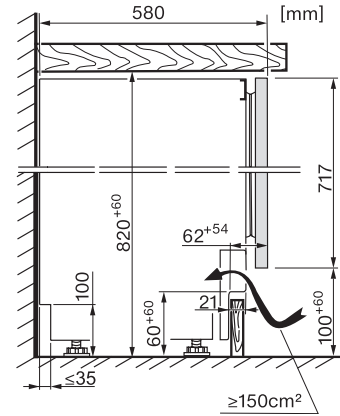

KWTUS7096E, Built-under, side view