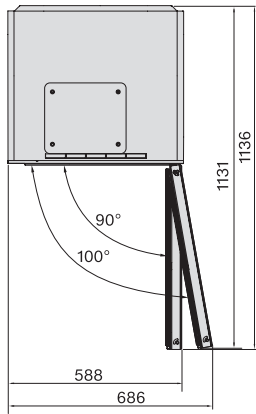

KWTUS7196E, KWTUS7096E, Built-under, top view