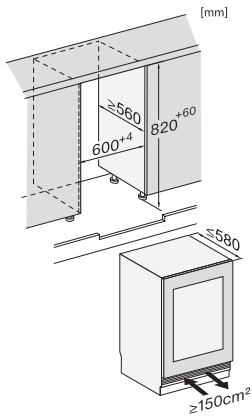

KWTUS 7096 E

Built-under wine conditioning unit, 82–88 cm niche height with separate temperature zones, FlexiFrame and Push2open in a compact design.

KWTUS7054F, KWTUS7055F, KWTUS7074F, KWTUS7096E, Built-under, niche dimensions