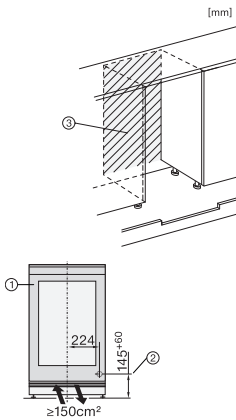

KWTUS7054F, KWTUS7055F, KWTUS7074F, KWTUS7096E, KWTUS7196E, Built-under, side view (*footnote)