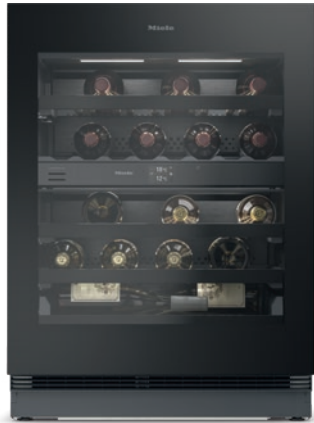

## KWTUS 7096 E

Built-under wine conditioning unit, 82–88 cm niche height with separate temperature zones, FlexiFrame and Push2open in a compact design.

- Perfect drinking and storage temperatures thanks to separate temperature zones
- Storage of all bottle sizes/shapes thanks to FlexiFrame
- Perfect regulation of humidity with ActiveHumidity
- Writing on the wooden shelves on the NoteBoard
- UV-resistant insulated glass perfectly protects your wine