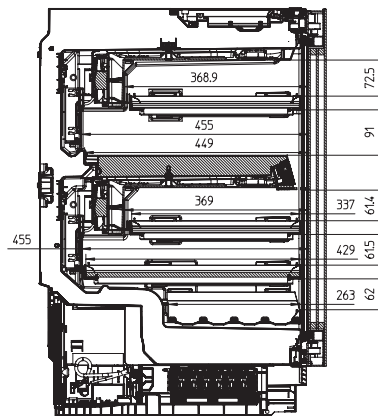

KWTUS7096E, interior dimensions