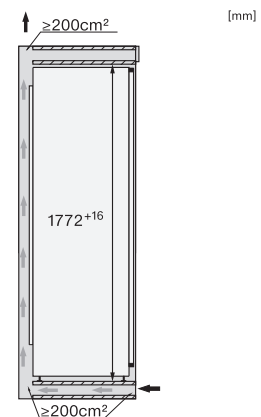

FNS 7710 E

Built-in freezer, 178 cm niche height
with NoFrost and 8 freezer drawers for max. convenience.

EAN: 4002516797517 / Material number: 12565320 / Old Material Number: 37771000GB

4* freezer compartment in l	213
Total usable capacity in l	213
Storage time in case of fault in h	9
Freezer capacity in kg/24 h	12.00
Acoustic airborne noise emission class (A-D)	B
Sound emissions in dB(A) re 1 pW	33
Current consumption (mA)	1300
Voltage in V	220-240
Fuse rating in A	10
Number of phases	1
Frequency in Hz	50-60
Length of supply lead in m	2.2
Replacing lamps	Service
Accessories included	
Water filter	Nein
Ice cube tray	•

FNS 7710 E

Built-in freezer, 178 cm niche height
with NoFrost and 8 freezer drawers for max. convenience.

K7733E, K7763E, K7732E, K7734F, K7764E, K7743E, K7744E, K7773D, K7774D

1. View from the front, 2. Mains connection cable, L = 2200 mm, 3. Ventilation cut-out min. 200 cm², 4. Ventilation, 5. No connections permitted in this area

K7733E, K7763E, K7732D, K7732E, K7734F, K7764E, K7743E, K7744E, K7773D, K7774D, built-in

*The declared energy consumption was calculated in a 560 mm deep niche. The appliance is fully functional in a 550 mm niche but the energy consumption will be slightly higher.