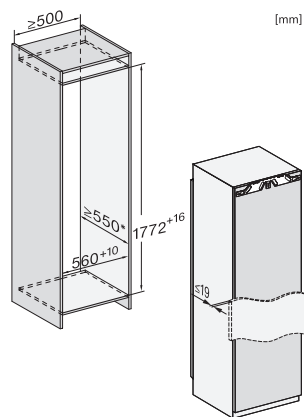

FNS 7710 E

Built-in freezer, 178 cm niche height
with NoFrost and 8 freezer drawers for max. convenience.

EAN: 4002516797517 / Material number: 12565320 / Old Material Number: 37771000GB

4* freezer compartment in l	213
Total usable capacity in l	213
Storage time in case of fault in h	9
Freezer capacity in kg/24 h	12.00
Acoustic airborne noise emission class (A-D)	B
Sound emissions in dB(A) re 1 pW	33
Current consumption (mA)	1300
Voltage in V	220-240
Fuse rating in A	10
Number of phases	1
Frequency in Hz	50-60
Length of supply lead in m	2.2
Replacing lamps	Service
Accessories included	
Water filter	Nein
Ice cube tray	•

FNS 7710 E

Built-in freezer, 178 cm niche height
with NoFrost and 8 freezer drawers for max. convenience.

K7733E, K7763E, K7732E, K7734F, K7764E, K7743E, K7744E, K7773D, K7774D

1. View from the front, 2. Mains connection cable, L = 2200 mm, 3. Ventilation cut-out min. 200 cm², 4. Ventilation, 5. No connections permitted in this area

K7733E, K7763E, K7732D, K7732E, K7734F, K7764E, K7743E, K7744E, K7773D, K7774D, built-in

*The declared energy consumption was calculated in a 560 mm deep niche. The appliance is fully functional in a 550 mm niche but the energy consumption will be slightly higher.