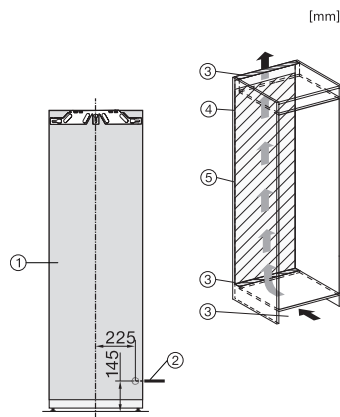

FNS 7710 E

Built-in freezer, 178 cm niche height
with NoFrost and 8 freezer drawers for max. convenience.

EAN: 4002516797517 / Material number: 12565320 / Old Material Number: 37771000GB

4* freezer compartment in l	213
Total usable capacity in l	213
Storage time in case of fault in h	9
Freezer capacity in kg/24 h	12.00
Acoustic airborne noise emission class (A-D)	B
Sound emissions in dB(A) re 1 pW	33
Current consumption (mA)	1300
Voltage in V	220-240
Fuse rating in A	10
Number of phases	1
Frequency in Hz	50-60
Length of supply lead in m	2.2
Replacing lamps	Service
Accessories included	
Water filter	Nein
Ice cube tray	•

FNS 7710 E

Built-in freezer, 178 cm niche height
with NoFrost and 8 freezer drawers for max. convenience.

K7733E, K7763E, K7732E, K7734F, K7764E, K7743E, K7744E, K7773D, K7774D

1. View from the front, 2. Mains connection cable, L = 2200 mm, 3. Ventilation cut-out min. 200 cm², 4. Ventilation, 5. No connections permitted in this area

K7733E, K7763E, K7732D, K7732E, K7734F, K7764E, K7743E, K7744E, K7773D, K7774D, built-in

*The declared energy consumption was calculated in a 560 mm deep niche. The appliance is fully functional in a 550 mm niche but the energy consumption will be slightly higher.