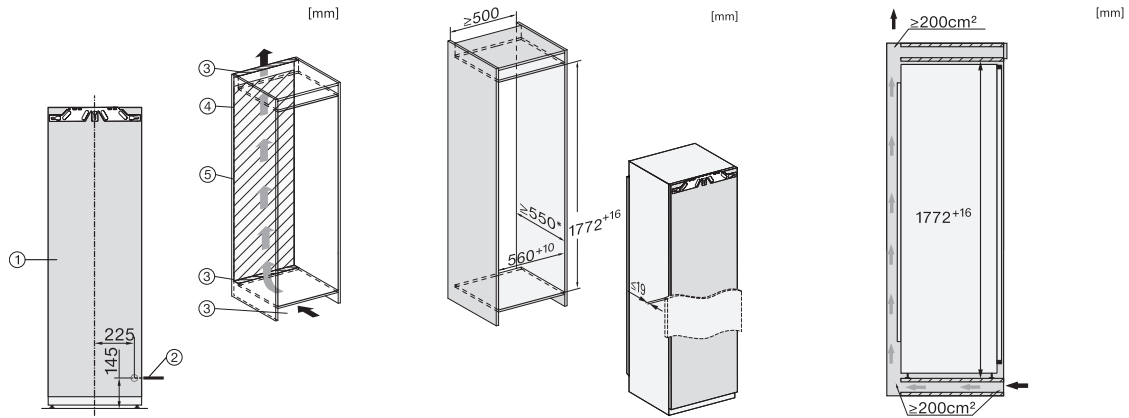

K 7715 E

Built-in refrigerator, 178 cm niche height
with DynaCool and LED lighting for practical food storage.

EAN: 4002516797524 / Material number: 12565340 /
Old Material Number: 36771500GB

Appliance width in mm	559
Appliance height in mm	1770
Appliance depth in mm	546
Weight in kg	54.8
Door hinge technology	Fixed door
Max. door front weight – refrigerator, in kg	26
Climate range	SN-T
Refrigerator compartment in l	309
Total usable capacity in l	308
Acoustic airborne noise emission class (A–D)	B
Sound emissions in dB(A) re 1 pW	33
Current consumption (mA)	1200
Voltage in V	220-240
Fuse rating in A	13
Number of phases	1
Frequency in Hz	50-60
Length of supply lead in m	2.2
Replacing lamps	Service
Accessories included	
Egg tray	•
Water filter	Nein

K 7715 E

Built-in refrigerator, 178 cm niche height with DynaCool and LED lighting for practical food storage.

K7733E, K7763E, K7732E, K7734F, K7764E, K7743E, K7744E, K7773D, K7774D

1. View from the front, 2. Mains connection cable, L = 2200 mm, 3. Ventilation cut-out min. 200 cm², 4. Ventilation, 5. No connections permitted in this area

K7733E, K7763E, K7732D, K7732E, K7734F, K7764E, K7743E, K7744E, K7773D, K7774D, built-in

*The declared energy consumption was calculated in a 560 mm deep niche. The appliance is fully functional in a 550 mm niche but the energy consumption will be slightly higher.