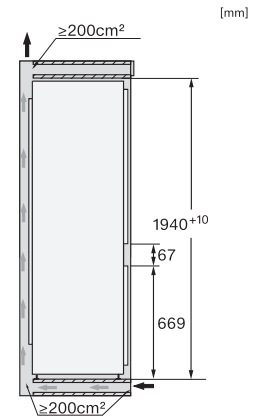

KFN 7833 D

XL built-in fridge-freezer, 194 cm niche height
with DailyFresh and NoFrost in 194 cm height for a lot of storage space.

EAN: 4002516840602 / Material number: 12665220 /
Old Material Number: 38783300EU1

Safety	
Lock function	•
Acoustic door alarm	•
Acoustic temperature alarm	•
Optical door alarm	•
Optical temperature alarm	•
Power cut indication for freezer section	•
Technical data	
Niche width in mm min.	560
Niche width in mm max.	570
Niche height in mm min.	1940
Niche height in mm max.	1950
Niche depth in mm	550
Appliance width in mm	541
Appliance height in mm	1938
Appliance depth in mm	545
Weight in kg	61.6
Door hinge technology	Sliding door connection
Max. door front weight – refrigerator, in kg	18
Max. door front weight – freezer, in kg	12
Climate range	SN-T
Refrigerator compartment in l	215
4* freezer compartment in l	70
Total usable capacity in l	284
Storage time in case of fault in h	9
Freezer capacity in kg/24 h	6.00
Acoustic airborne noise emission class (A–D)	B
Sound emissions in dB(A) re 1 pW	33
Current consumption (mA)	1400
Voltage in V	220-240
Fuse rating in A	10
Number of phases	1
Frequency in Hz	50-60
Length of supply lead in m	2.2
Replacing lamps	Service
Accessories included	
Egg tray	•
Water filter	Nein
Ice cube tray	•

KFN 7833 D

XL built-in fridge-freezer, 194 cm niche height with DailyFresh and NoFrost in 194 cm height for a lot of storage space.

KFN7833D, XL built-in

*The declared energy consumption was calculated in a 560 mm deep niche. The appliance is fully functional in a 550 mm niche but the energy consumption will be slightly higher.

KFN7833D, XL built-in, installation

1. View from the front, 2. Mains connection cable, L = 2100 mm, 3. Ventilation cut-out min. 200 cm², 4. Ventilation, 5. No connections permitted in this area

KFN7833D, XL built-in, side view