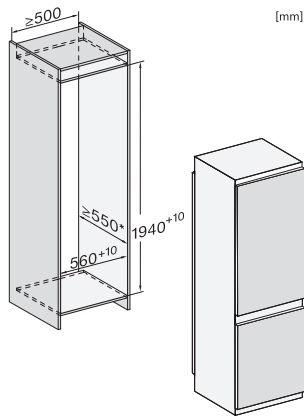

KFN 7833 D

XL built-in fridge-freezer, 194 cm niche height
with DailyFresh and NoFrost in 194 cm height for a lot of storage space.

EAN: 4002516840602 / Material number: 12665220 /
Old Material Number: 38783300EU1

Safety	
Lock function	•
Acoustic door alarm	•
Acoustic temperature alarm	•
Optical door alarm	•
Optical temperature alarm	•
Power cut indication for freezer section	•
Technical data	
Niche width in mm min.	560
Niche width in mm max.	570
Niche height in mm min.	1940
Niche height in mm max.	1950
Niche depth in mm	550
Appliance width in mm	541
Appliance height in mm	1938
Appliance depth in mm	545
Weight in kg	61.6
Door hinge technology	Sliding door connection
Max. door front weight – refrigerator, in kg	18
Max. door front weight – freezer, in kg	12
Climate range	SN-T
Refrigerator compartment in l	215
4* freezer compartment in l	70
Total usable capacity in l	284
Storage time in case of fault in h	9
Freezer capacity in kg/24 h	6.00
Acoustic airborne noise emission class (A–D)	B
Sound emissions in dB(A) re 1 pW	33
Current consumption (mA)	1400
Voltage in V	220-240
Fuse rating in A	10
Number of phases	1
Frequency in Hz	50-60
Length of supply lead in m	2.2
Replacing lamps	Service
Accessories included	
Egg tray	•
Water filter	Nein
Ice cube tray	•

KFN 7833 D

XL built-in fridge-freezer, 194 cm niche height with DailyFresh and NoFrost in 194 cm height for a lot of storage space.

KFN7833D, XL built-in

*The declared energy consumption was calculated in a 560 mm deep niche. The appliance is fully functional in a 550 mm niche but the energy consumption will be slightly higher.