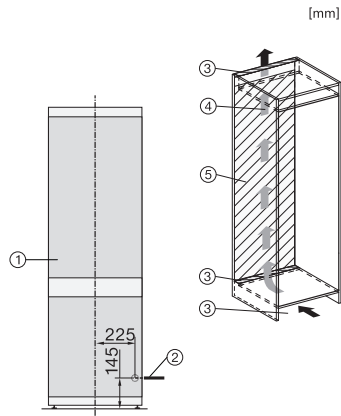

KFN 7833 D

XL built-in fridge-freezer, 194 cm niche height
with DailyFresh and NoFrost in 194 cm height for a lot of storage space.

EAN: 4002516840602 / Material number: 12665220 /
Old Material Number: 38783300EU1

Safety	
Lock function	•
Acoustic door alarm	•
Acoustic temperature alarm	•
Optical door alarm	•
Optical temperature alarm	•
Power cut indication for freezer section	•
Technical data	
Niche width in mm min.	560
Niche width in mm max.	570
Niche height in mm min.	1940
Niche height in mm max.	1950
Niche depth in mm	550
Appliance width in mm	541
Appliance height in mm	1938
Appliance depth in mm	545
Weight in kg	61.6
Door hinge technology	Sliding door connection
Max. door front weight – refrigerator, in kg	18
Max. door front weight – freezer, in kg	12
Climate range	SN-T
Refrigerator compartment in l	215
4* freezer compartment in l	70
Total usable capacity in l	284
Storage time in case of fault in h	9
Freezer capacity in kg/24 h	6.00
Acoustic airborne noise emission class (A–D)	B
Sound emissions in dB(A) re 1 pW	33
Current consumption (mA)	1400
Voltage in V	220-240
Fuse rating in A	10
Number of phases	1
Frequency in Hz	50-60
Length of supply lead in m	2.2
Replacing lamps	Service
Accessories included	
Egg tray	•
Water filter	Nein
Ice cube tray	•

KFN 7833 D

XL built-in fridge-freezer, 194 cm niche height with DailyFresh and NoFrost in 194 cm height for a lot of storage space.

KFN7833D, XL built-in

*The declared energy consumption was calculated in a 560 mm deep niche. The appliance is fully functional in a 550 mm niche but the energy consumption will be slightly higher.

KFN7833D, XL built-in, installation

1. View from the front, 2. Mains connection cable, L = 2100 mm, 3. Ventilation cut-out min. 200 cm², 4. Ventilation, 5. No connections permitted in this area

KFN7833D, XL built-in, side view