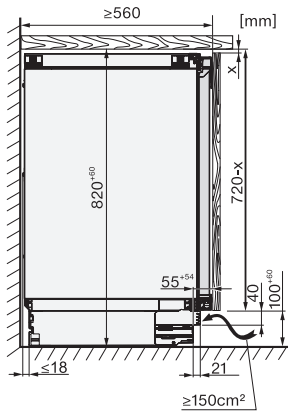

## KU 7015 D

Built-under refrigerator, 82–88 cm niche height with LED lighting and split door shelves in a compact design. Requires kitchen fronts with a minimum height of 72 cm.

- Optimum and maintenance-free LED
- Flexible inner door – split door shelves
- Dishwasher-proof door shelves – ComfortClean
- Cool food down quickly thanks to SuperCool

## KU 7015 D

Built-under refrigerator, 82–88 cm niche height  
with LED lighting and split door shelves in a compact design. Requires kitchen fronts with a minimum height of 72 cm.

EAN: 4002516848738 / Material number: 12690480 /  
Old Material Number: 36701510GB

## KU 7015 D

Built-under refrigerator, 82–88 cm niche height

with LED lighting and split door shelves in a compact design. Requires kitchen fronts with a minimum height of 72 cm.

KU7016D, KU7015D, KU7035D, FNUS7040D, Built-under, side view