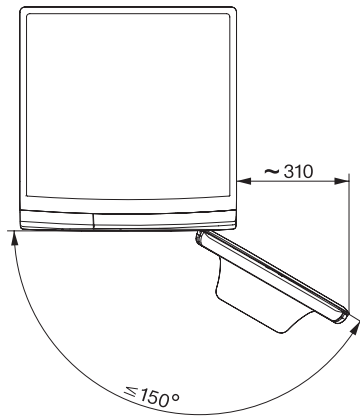

Sound emissions during spin cycle in dB(A) re 1 pW	72
Duration of the "ECO 40-60" programme at nominal capacity	219
Power rating in off mode in W	0.30
Power rating in networked standby in W	0.60
Low temperature wash "Cold" and "20 °C"	•
Automatic load control	•
Flow meter	•
Foam sensing	•
ProfiEco motor	•
<b>Wash programmes</b>	
QuickPowerWash	•
Cottons (coloureds)	•
Minimum iron	•
Delicates	•
Shirts	•
Woollens (hand-washable)	•
Express 20	•
Dark garments / Denim	•
Proofing	•
Drain / Spin	•
ECO 40-60	•
<b>Washing extras</b>	
Short	•
Pre-wash	•
Water plus	•
Additional rinse cycle	•
Pre-ironing with steam	•
Buzzer	•
<b>Safety</b>	
Water protection system	Watercontrol-System
Safety lock	•
PIN-Code	•
Optical interface	•
<b>Technical data</b>	
Dimensions (H x W x D) in mm	850 x 596 x 643
Dimensions in mm (width)	596
Dimensions in mm (height)	850
Dimensions in mm (depth)	643
Appliance depth in mm with opened door	1077
Weight in kg	80
Voltage in V	220-240
Fuse rating in A	13
Frequency in Hz	50
Total rated load in kW	2.10-2.40
Length of water inlet hose in m	1.60
Length of water drain hose in m	1.50
Length of supply lead in m	2

W1 drawing, facia 5 degree, measures in mm

W1 drawing, facia 5 degree, measures in mm