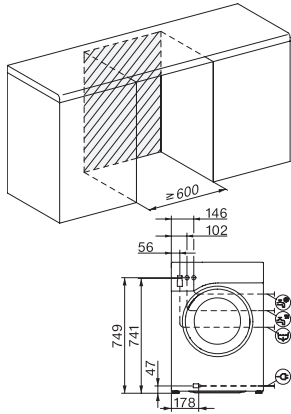

WWB360 WCS PWash&8kg

W1 front-loader washing machine:

A -20 %* | 8 kg | 1400 rpm | QuickPowerWash | Miele@home | CapDosing

W1 drawing, facia 5 degree, measures in mm