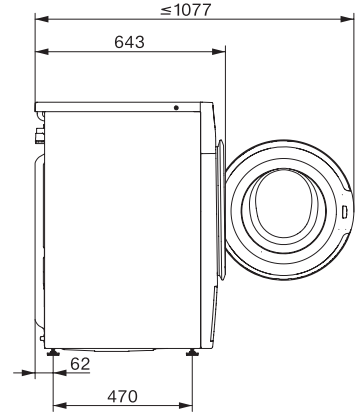

Sound emissions during spin cycle in dB(A) re 1 pW	72
Duration of the "ECO 40-60" programme at nominal capacity	219
Power rating in off mode in W	0.30
Power rating in networked standby in W	0.60
Low temperature wash "Cold" and "20 °C"	•
Automatic load control	•
Flow meter	•
Foam sensing	•
ProfiEco motor	•
<b>Wash programmes</b>	
QuickPowerWash	•
Cottons (coloureds)	•
Minimum iron	•
Delicates	•
Shirts	•
Woollens (hand-washable)	•
Express 20	•
Dark garments / Denim	•
Proofing	•
Drain / Spin	•
ECO 40-60	•
<b>Washing extras</b>	
Short	•
Pre-wash	•
Water plus	•
Additional rinse cycle	•
Pre-ironing with steam	•
Buzzer	•
<b>Safety</b>	
Water protection system	Watercontrol-System
Safety lock	•
PIN-Code	•
Optical interface	•
<b>Technical data</b>	
Dimensions (H x W x D) in mm	850 x 596 x 643
Dimensions in mm (width)	596
Dimensions in mm (height)	850
Dimensions in mm (depth)	643
Appliance depth in mm with opened door	1077
Weight in kg	80
Voltage in V	220-240
Fuse rating in A	13
Frequency in Hz	50
Total rated load in kW	2.10-2.40
Length of water inlet hose in m	1.60
Length of water drain hose in m	1.50
Length of supply lead in m	2

W1 drawing, facia 5 degree, measures in mm

W1 drawing, facia 5 degree, measures in mm