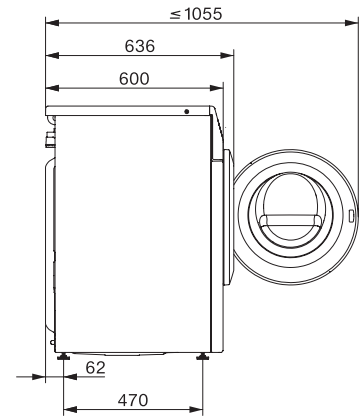

Sound emissions during spin cycle in dB(A) re 1 pW	72
Duration of the "ECO 40-60" programme at nominal capacity	219
Power rating in off mode in W	0.30
Power rating in networked standby in W	0.60
Low temperature wash "Cold" and "20 °C"	•
Automatic load control	•
Flow meter	•
Foam sensing	•
ProfiEco motor	•
Wash programmes	
QuickPowerWash	•
Cottons (coloureds)	•
Minimum iron	•
Delicates	•
Shirts	•
Woollens (hand-washable)	•
Express 20	•
Dark garments / Denim	•
Proofing	•
Drain / Spin	•
ECO 40-60	•
Washing extras	
Short	•
Pre-wash	•
Water plus	•
Additional rinse cycle	•
Pre-ironing with steam	•
Buzzer	•
Safety	
Water protection system	Watercontrol-System
Safety lock	•
PIN-Code	•
Optical interface	•
Technical data	
Dimensions (H x W x D) in mm	850 x 596 x 636
Dimensions in mm (width)	596
Dimensions in mm (height)	850
Dimensions in mm (depth)	636
Appliance depth in mm with opened door	1054
Appliance depth w/o door in mm	600
Weight in kg	82
Voltage in V	220-240
Fuse rating in A	13
Frequency in Hz	50
Total rated load in kW	2.10-2.40
Length of water inlet hose in m	1.60
Length of water drain hose in m	1.50
Length of supply lead in m	2

A -20 %* | 8 kg | 1400 rpm | QuickPowerWash | Miele@home | CapDosing

W1 installation drawing, slanted facia or straight facia, measures in mm

W1 drawing, slanted facia or straight facia, measures in mm

W1 drawing, slanted facia or straight facia, measures in mm

W1 drawing, slanted facia or straight facia, measures in mm