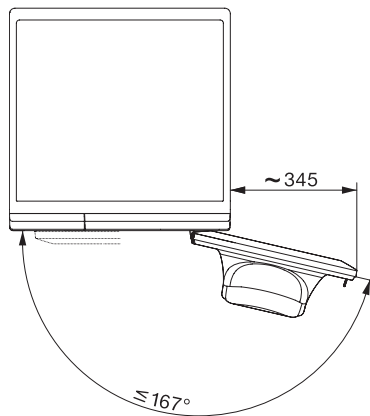

Sound emissions during spin cycle in dB(A) re 1 pW	72
Duration of the "ECO 40-60" programme at nominal capacity	219
Power rating in off mode in W	0.30
Power rating in networked standby in W	0.60
Low temperature wash "Cold" and "20 °C"	•
Automatic load control	•
Flow meter	•
Foam sensing	•
ProfiEco motor	•
Wash programmes	
QuickPowerWash	•
Cottons (coloureds)	•
Minimum iron	•
Delicates	•
Shirts	•
Woollens (hand-washable)	•
Express 20	•
Dark garments / Denim	•
Proofing	•
Drain / Spin	•
ECO 40-60	•
Washing extras	
Short	•
Pre-wash	•
Water plus	•
Additional rinse cycle	•
Pre-ironing with steam	•
Buzzer	•
Safety	
Water protection system	Watercontrol-System
Safety lock	•
PIN-Code	•
Optical interface	•
Technical data	
Dimensions (H x W x D) in mm	850 x 596 x 636
Dimensions in mm (width)	596
Dimensions in mm (height)	850
Dimensions in mm (depth)	636
Appliance depth in mm with opened door	1054
Appliance depth w/o door in mm	600
Weight in kg	82
Voltage in V	220-240
Fuse rating in A	13
Frequency in Hz	50
Total rated load in kW	2.10-2.40
Length of water inlet hose in m	1.60
Length of water drain hose in m	1.50
Length of supply lead in m	2

A -20 %* | 8 kg | 1400 rpm | QuickPowerWash | Miele@home | CapDosing

W1 installation drawing, slanted facia or straight facia, measures in mm

W1 drawing, slanted facia or straight facia, measures in mm

W1 drawing, slanted facia or straight facia, measures in mm

W1 drawing, slanted facia or straight facia, measures in mm