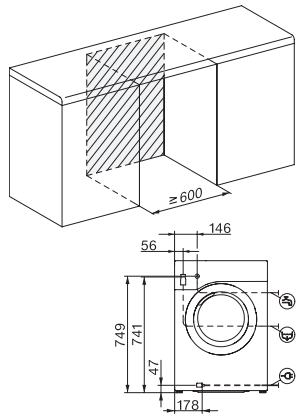

Sound emissions during spin cycle in dB(A) re 1 pW	72
Duration of the "ECO 40-60" programme at nominal capacity	219
Power rating in off mode in W	0.30
Power rating in networked standby in W	0.60
Low temperature wash "Cold" and "20 °C"	•
Automatic load control	•
Flow meter	•
Foam sensing	•
ProfiEco motor	•
Wash programmes	
QuickPowerWash	•
Cottons (coloureds)	•
Minimum iron	•
Delicates	•
Shirts	•
Woollens (hand-washable)	•
Express 20	•
Dark garments / Denim	•
Proofing	•
Drain / Spin	•
ECO 40-60	•
Washing extras	
Short	•
Pre-wash	•
Water plus	•
Additional rinse cycle	•
Pre-ironing with steam	•
Buzzer	•
Safety	
Water protection system	Watercontrol-System
Safety lock	•
PIN-Code	•
Optical interface	•
Technical data	
Dimensions (H x W x D) in mm	850 x 596 x 636
Dimensions in mm (width)	596
Dimensions in mm (height)	850
Dimensions in mm (depth)	636
Appliance depth in mm with opened door	1054
Appliance depth w/o door in mm	600
Weight in kg	82
Voltage in V	220-240
Fuse rating in A	13
Frequency in Hz	50
Total rated load in kW	2.10-2.40
Length of water inlet hose in m	1.60
Length of water drain hose in m	1.50
Length of supply lead in m	2

A -20 %* | 8 kg | 1400 rpm | QuickPowerWash | Miele@home | CapDosing

W1 installation drawing, slanted facia or straight facia, measures in mm

W1 drawing, slanted facia or straight facia, measures in mm

W1 drawing, slanted facia or straight facia, measures in mm

W1 drawing, slanted facia or straight facia, measures in mm