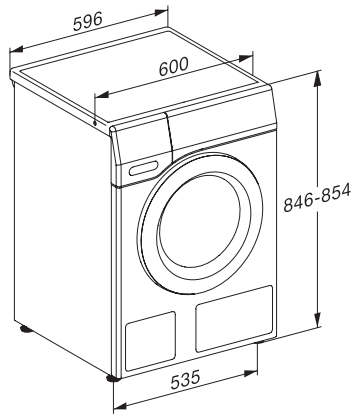

Sound emissions during spin cycle in dB(A) re 1 pW	72
Duration of the "ECO 40-60" programme at nominal capacity	219
Power rating in off mode in W	0.30
Power rating in networked standby in W	0.60
Low temperature wash "Cold" and "20 °C"	•
Automatic load control	•
Flow meter	•
Foam sensing	•
ProfiEco motor	•
Wash programmes	
QuickPowerWash	•
Cottons (coloureds)	•
Minimum iron	•
Delicates	•
Shirts	•
Woollens (hand-washable)	•
Express 20	•
Dark garments / Denim	•
Proofing	•
Drain / Spin	•
ECO 40-60	•
Washing extras	
Short	•
Pre-wash	•
Water plus	•
Additional rinse cycle	•
Pre-ironing with steam	•
Buzzer	•
Safety	
Water protection system	Watercontrol-System
Safety lock	•
PIN-Code	•
Optical interface	•
Technical data	
Dimensions (H x W x D) in mm	850 x 596 x 636
Dimensions in mm (width)	596
Dimensions in mm (height)	850
Dimensions in mm (depth)	636
Appliance depth in mm with opened door	1054
Appliance depth w/o door in mm	600
Weight in kg	82
Voltage in V	220-240
Fuse rating in A	13
Frequency in Hz	50
Total rated load in kW	2.10-2.40
Length of water inlet hose in m	1.60
Length of water drain hose in m	1.50
Length of supply lead in m	2

A -20 %* | 8 kg | 1400 rpm | QuickPowerWash | Miele@home | CapDosing

W1 installation drawing, slanted facia or straight facia, measures in mm

W1 drawing, slanted facia or straight facia, measures in mm

W1 drawing, slanted facia or straight facia, measures in mm