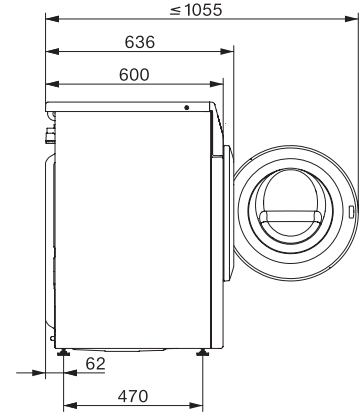

Acoustic airborne noise emission class (spin cycle; A–D)	A
Sound emissions during spin cycle in dB(A) re 1 pW	72
Duration of the "ECO 40–60" programme at nominal capacity	229
Power rating in off mode in W	0.30
Power rating in networked standby in W	0.60
Low temperature wash "Cold" and "20 °C"	•
Automatic load control	•
Flow meter	•
Foam sensing	•
ProfiEco motor	•
<b>Wash programmes</b>	
QuickPowerWash	•
Cottons (coloureds)	•
Minimum iron	•
Delicates	•
Shirts	•
Woollens (hand-washable)	•
Express 20	•
Dark garments / Denim	•
Drain / Spin	•
ECO 40-60	•
<b>Washing extras</b>	
Short	•
Pre-wash	•
Water plus	•
Additional rinse cycle	•
Pre-ironing with steam	•
Buzzer	•
<b>Safety</b>	
Water protection system	Watercontrol-System
Safety lock	•
PIN-Code	•
Optical interface	•
<b>Technical data</b>	
Dimensions (H x W x D) in mm	850 x 596 x 636
Dimensions in mm (width)	596
Dimensions in mm (height)	850
Dimensions in mm (depth)	636
Appliance depth in mm with opened door	1054
Appliance depth w/o door in mm	600
Weight in kg	84
Voltage in V	220-240
Fuse rating in A	13
Frequency in Hz	50
Total rated load in kW	2.10-2.40
Length of water inlet hose in m	1.60
Length of water drain hose in m	1.50
Length of supply lead in m	2

W1 installation drawing, slanted fascia or straight fascia, measures in mm

W1 drawing, slanted fascia or straight fascia, measures in mm

W1 drawing, slanted fascia or straight fascia, measures in mm

W1 drawing, slanted fascia or straight fascia, measures in mm