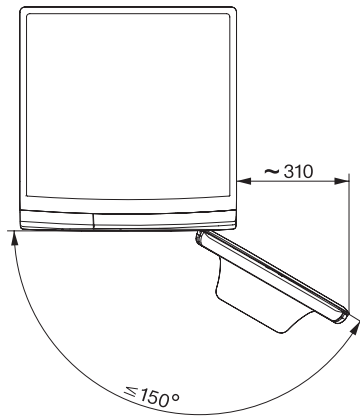

Acoustic airborne noise emission class (spin cycle; A-D)	A
Sound emissions during spin cycle in dB(A) re 1 pW	68
Duration of the "ECO 40-60" programme at nominal capacity	219
Power rating in off mode in W	0.40
Power rating in networked standby in W	0.80
Low temperature wash "Cold" and "20 °C"	•
Automatic load control	•
Flow meter	•
Foam sensing	•
ProfiEco motor	•
Wash programmes	
QuickPowerWash	•
Cottons (coloureds)	•
Minimum iron	•
Delicates	•
Shirts	•
Woollens (hand-washable)	•
Express 20	•
Dark garments / Denim	•
Drain / Spin	•
ECO 40-60	•
Washing extras	
Short	•
Pre-wash	•
Water plus	•
Additional rinse cycle	•
Pre-ironing with steam	•
Buzzer	•
Safety	
Water protection system	Watercontrol-System
Safety lock	•
PIN-Code	•
Optical interface	•
Technical data	
Dimensions (H x W x D) in mm	850 x 596 x 643
Dimensions in mm (width)	596
Dimensions in mm (height)	850
Dimensions in mm (depth)	643
Appliance depth in mm with opened door	1077
Weight in kg	93
Voltage in V	220-240
Fuse rating in A	13
Frequency in Hz	50
Total rated load in kW	2.10-2.40
Length of water inlet hose in m	1.60
Length of water drain hose in m	1.50
Length of supply lead in m	2

W1 drawing, facia 5 degree, measures in mm

W1 drawing, facia 5 degree, measures in mm

W1 drawing, facia 5 degree, measures in mm