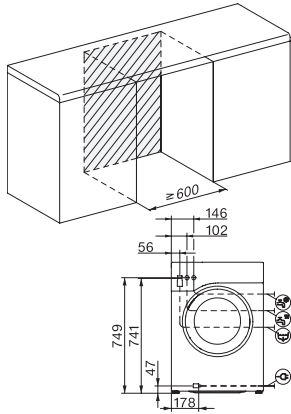

WWE380 WCS PWash&Steam&8kg

W1 front-loader washing machine:

A -40 %* | 8 kg | 1400 rpm | SteamCare | QuickPowerWash | Miele@home

W1 drawing, facia 5 degree, measures in mm