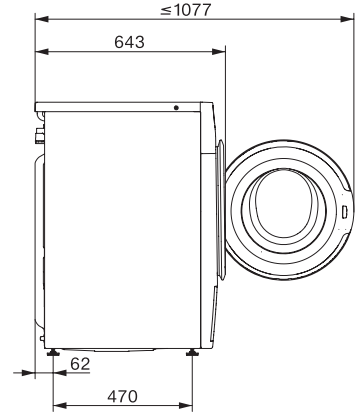

Acoustic airborne noise emission class (spin cycle; A-D)	A
Sound emissions during spin cycle in dB(A) re 1 pW	68
Duration of the "ECO 40-60" programme at nominal capacity	219
Power rating in off mode in W	0.40
Power rating in networked standby in W	0.80
Low temperature wash "Cold" and "20 °C"	•
Automatic load control	•
Flow meter	•
Foam sensing	•
ProfiEco motor	•
Wash programmes	
QuickPowerWash	•
Cottons (coloureds)	•
Minimum iron	•
Delicates	•
Shirts	•
Woollens (hand-washable)	•
Express 20	•
Dark garments / Denim	•
Drain / Spin	•
ECO 40-60	•
Washing extras	
Short	•
Pre-wash	•
Water plus	•
Additional rinse cycle	•
Pre-ironing with steam	•
Buzzer	•
Safety	
Water protection system	Watercontrol-System
Safety lock	•
PIN-Code	•
Optical interface	•
Technical data	
Dimensions (H x W x D) in mm	850 x 596 x 643
Dimensions in mm (width)	596
Dimensions in mm (height)	850
Dimensions in mm (depth)	643
Appliance depth in mm with opened door	1077
Weight in kg	93
Voltage in V	220-240
Fuse rating in A	13
Frequency in Hz	50
Total rated load in kW	2.10-2.40
Length of water inlet hose in m	1.60
Length of water drain hose in m	1.50
Length of supply lead in m	2

W1 drawing, facia 5 degree, measures in mm

W1 drawing, facia 5 degree, measures in mm

W1 drawing, facia 5 degree, measures in mm