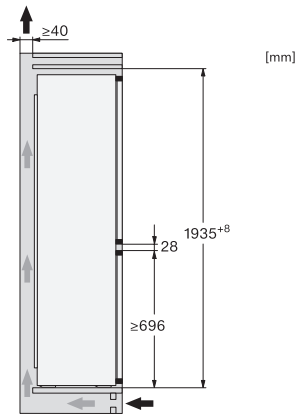

KFN 7934 D

XXL built-in fridge-freezer, 194 cm niche height

75 cm niche width | DailyFresh | LED | NoFrost | DynaCool

EAN: 4002516880783 / Material number: 12790400 /  
Old Material Number: 38793400EU1

Niche width in mm max.	718
Niche height in mm min.	1935
Niche height in mm max.	1943
Niche depth in mm	560
Appliance width in mm	708
Appliance height in mm	1935
Appliance depth in mm	548
Weight in kg	72.8
Door hinge technology	Fixed door
Max. door front weight – refrigerator, in kg	20
Max. door front weight – freezer, in kg	19
Climate range	SN-T
Refrigerator compartment in l	284
4* freezer compartment in l	98
Total usable capacity in l	382
Storage time in case of fault in h	13
Freezer capacity in kg/24 h	10.00
Acoustic airborne noise emission class (A–D)	B
Sound emissions in dB(A) re 1 pW	33
Current consumption (mA)	1000
Voltage in V	220-240
Fuse rating in A	10
Number of phases	1
Frequency in Hz	50
Length of supply lead in m	2.3
Replacing lamps	Service
<b>Accessories included</b>	
Egg tray	•
Water filter	Nein
Ice cube tray	•

## KFN 7934 D

XXL built-in fridge-freezer, 194 cm niche height

75 cm niche width | DailyFresh | LED | NoFrost | DynaCool

KFN7934D, XXL built-in, side view

KFN7934D, XXL built-in

\*The declared energy consumption was calculated in a 560 mm deep niche. The appliance is fully functional in a 550 mm niche but the energy consumption will be slightly higher, \*\*Miele offers various refrigeration appliances with different door gap positions. To increase flexibility for future appliance replacements, we recommend a height of the lower furniture front between 696 and 706 mm. The position of the door gap may shift when replacing the appliance., 1 = 20 kg, 2 = 19 kg

KFN7934D, XXL built-in, installation

1. View from the front, 2. Mains connection cable, L = 2300 mm, 3. Ventilation cut-out min. 200 cm<sup>2</sup>, 4. Ventilation, 5. No connections permitted in this area