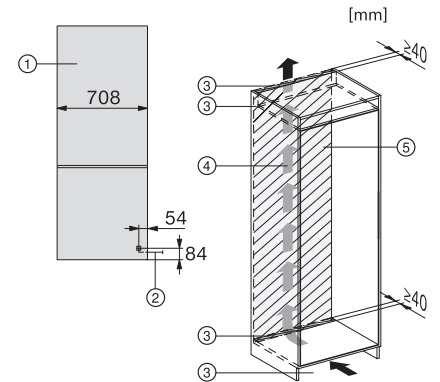

KFN 7934 D

XXL built-in fridge-freezer, 194 cm niche height

75 cm niche width | DailyFresh | LED | NoFrost | DynaCool

EAN: 4002516880783 / Material number: 12790400 /  
Old Material Number: 38793400EU1

Niche width in mm max.	718
Niche height in mm min.	1935
Niche height in mm max.	1943
Niche depth in mm	560
Appliance width in mm	708
Appliance height in mm	1935
Appliance depth in mm	548
Weight in kg	72.8
Door hinge technology	Fixed door
Max. door front weight – refrigerator, in kg	20
Max. door front weight – freezer, in kg	19
Climate range	SN-T
Refrigerator compartment in l	284
4* freezer compartment in l	98
Total usable capacity in l	382
Storage time in case of fault in h	13
Freezer capacity in kg/24 h	10.00
Acoustic airborne noise emission class (A–D)	B
Sound emissions in dB(A) re 1 pW	33
Current consumption (mA)	1000
Voltage in V	220-240
Fuse rating in A	10
Number of phases	1
Frequency in Hz	50
Length of supply lead in m	2.3
Replacing lamps	Service
<b>Accessories included</b>	
Egg tray	•
Water filter	Nein
Ice cube tray	•

## KFN 7934 D

XXL built-in fridge-freezer, 194 cm niche height

75 cm niche width | DailyFresh | LED | NoFrost | DynaCool

KFN7934D, XXL built-in, side view

KFN7934D, XXL built-in

\*The declared energy consumption was calculated in a 560 mm deep niche. The appliance is fully functional in a 550 mm niche but the energy consumption will be slightly higher, \*\*Miele offers various refrigeration appliances with different door gap positions. To increase flexibility for future appliance replacements, we recommend a height of the lower furniture front between 696 and 706 mm. The position of the door gap may shift when replacing the appliance., 1 = 20 kg, 2 = 19 kg

KFN7934D, XXL built-in, installation

1. View from the front, 2. Mains connection cable, L = 2300 mm, 3. Ventilation cut-out min. 200 cm<sup>2</sup>, 4. Ventilation, 5. No connections permitted in this area