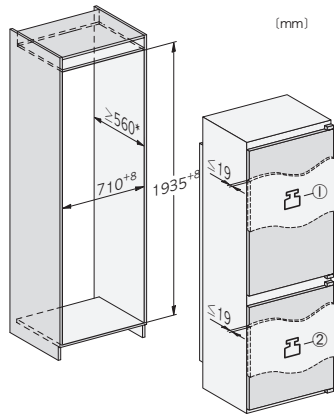

KFN 7934 D

XXL built-in fridge-freezer, 194 cm niche height

75 cm niche width | DailyFresh | LED | NoFrost | DynaCool

EAN: 4002516880783 / Material number: 12790400 /  
Old Material Number: 38793400EU1

Niche width in mm max.	718
Niche height in mm min.	1935
Niche height in mm max.	1943
Niche depth in mm	560
Appliance width in mm	708
Appliance height in mm	1935
Appliance depth in mm	548
Weight in kg	72.8
Door hinge technology	Fixed door
Max. door front weight – refrigerator, in kg	20
Max. door front weight – freezer, in kg	19
Climate range	SN-T
Refrigerator compartment in l	284
4* freezer compartment in l	98
Total usable capacity in l	382
Storage time in case of fault in h	13
Freezer capacity in kg/24 h	10.00
Acoustic airborne noise emission class (A–D)	B
Sound emissions in dB(A) re 1 pW	33
Current consumption (mA)	1000
Voltage in V	220-240
Fuse rating in A	10
Number of phases	1
Frequency in Hz	50
Length of supply lead in m	2.3
Replacing lamps	Service
<b>Accessories included</b>	
Egg tray	•
Water filter	Nein
Ice cube tray	•

## KFN 7934 D

XXL built-in fridge-freezer, 194 cm niche height

75 cm niche width | DailyFresh | LED | NoFrost | DynaCool

KFN7934D, XXL built-in, side view

KFN7934D, XXL built-in

\*The declared energy consumption was calculated in a 560 mm deep niche. The appliance is fully functional in a 550 mm niche but the energy consumption will be slightly higher, \*\*Miele offers various refrigeration appliances with different door gap positions. To increase flexibility for future appliance replacements, we recommend a height of the lower furniture front between 696 and 706 mm. The position of the door gap may shift when replacing the appliance., 1 = 20 kg, 2 = 19 kg

KFN7934D, XXL built-in, installation

1. View from the front, 2. Mains connection cable, L = 2300 mm, 3. Ventilation cut-out min. 200 cm<sup>2</sup>, 4. Ventilation, 5. No connections permitted in this area