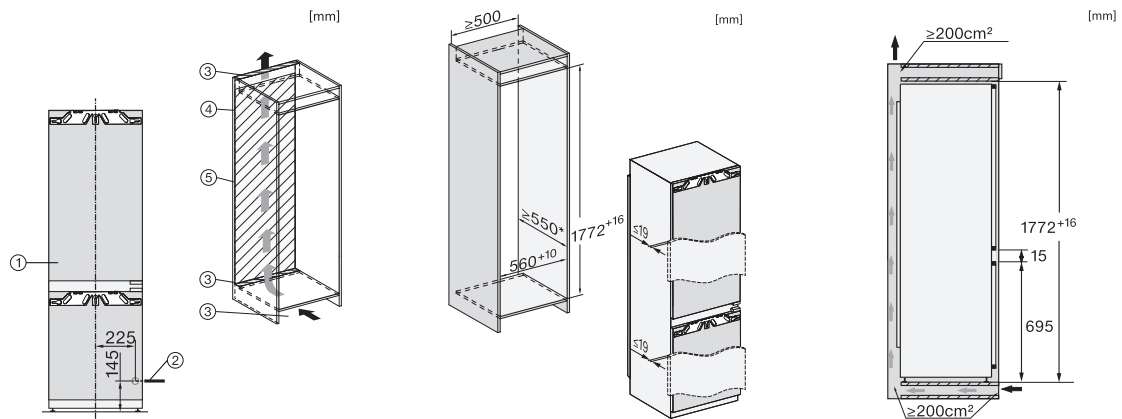

PerfectFresh organisation box

Ice cube tray

•

•

KFN 7774 B

Built-in fridge-freezer, 178 cm niche height with PerfectFresh Active, DynaCool and NoFrost for optimum storage.

KFN7734C, KFN7734F, KFN7734D, KFN7764D, KFN7785D, KFN7744E, KFN7774B, installation

1. View from the front, 2. Mains connection cable, L = 2200 mm, 3. Ventilation cut-out min. 200 cm², 4. Ventilation, 5. No connections permitted in this area

KFN7734C, KFN7734F, KFN7734D, KFN7764D, KFN7785D, KFN7744E, KFN7774B, built-in

*The declared energy consumption was calculated in a 560 mm deep niche. The appliance is fully functional in a 560 mm niche but the energy consumption will be slightly higher.

KFNS7734D, KFN7734C, KFN7734F, KFN7734D, KFN7764D, KFN7785D, KFN7744E, KFN7774B, side view