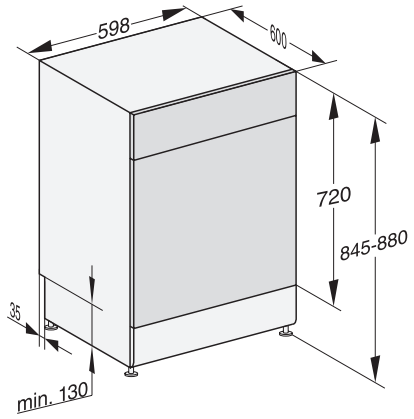

G 5611 SC Active

Freestanding dishwashers

in tried-and-tested Miele quality at an affordable entry-level price.

G7000, free standing dishwasher, 60cm (installation drawing)