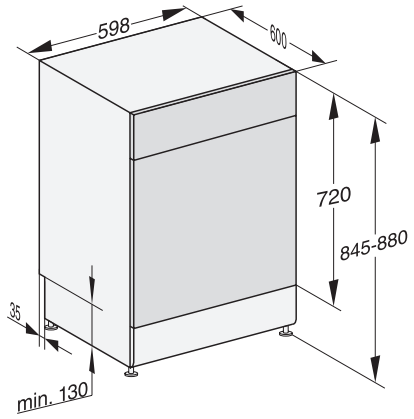

G 5632 SC Active S

Freestanding dishwashers

in tried-and-tested Miele quality at an affordable entry-level price.

G7000, free standing dishwasher, 60cm (installation drawing)