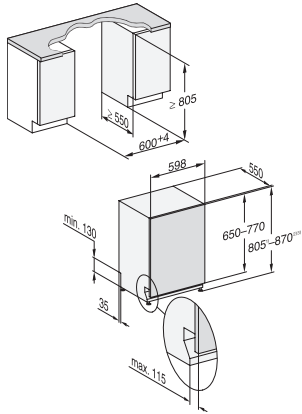

G 5651 Vi Active

Fully integrated dishwashers

in tried-and-tested Miele quality at an affordable entry-level price.

EAN: 4002516913641 / Material number: 12864930 / Old Material Number: 21565161GB

Basket design	Comfort
Safety	
Waterproof system	•
Technical data	
Niche width minimal in mm	600
Niche width max in mm	600
Niche height minimal in mm	805
Niche height maximal in mm	870
Niche depth in mm	550
Appliance width in mm	598
Appliance height in mm	805
Appliance depth in mm	550
Depth with door open in cm	116.5
Net weight in kg	43.0
Total rated load in kW	2.00
Voltage in V	230
Fuse rating in A	10
Number of phases	1
Electrical frequency standard	50
Length of water inlet hose in m	1.50
Length of water drain hose in m	1.50
Length of supply lead in m	1.80
Min. front panel weight in kg	4.0
Max. front panel weight in kg	11.0
[can be retrofitted by Service to min.]	8.0
[can be retrofitted by Service to max.]	16.0
Accessories included	
Voucher for 1 x box of UltraTabs (20 tabs) or 3 boxes (60 tabs in each) at a reduced price	•

G 5651 Vi Active

Fully integrated dishwashers

in tried-and-tested Miele quality at an affordable entry-level price.

G7000, fully integrated dishwasher, 60cm (installation drawing)

1) Plinth height 35-155 mm, 2) Plinth height 100-220 mm, 3) Appliance height max. 930 mm with plinth height conversion kit (Mat.-Nr. 6.394.761),