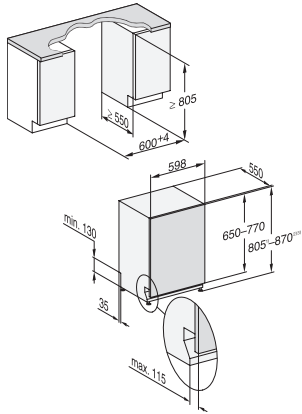

G 5662 SCVi Active S

Fully integrated dishwashers

in tried-and-tested Miele quality at an affordable entry-level price.

EAN: 4002516913665 / Material number: 12864950 /
Old Material Number: 21566262GB

Additional cutlery basket	•
FlexCare cup rack	1
Basket design	Comfort
Safety	
Waterproof system	•
Technical data	
Niche width minimal in mm	600
Niche width max in mm	600
Niche height minimal in mm	805
Niche height maximal in mm	870
Niche depth in mm	550
Appliance width in mm	598
Appliance height in mm	805
Appliance depth in mm	550
Depth with door open in cm	116.5
Net weight in kg	44.0
Total rated load in kW	2.00
Voltage in V	230
Fuse rating in A	10
Number of phases	1
Electrical frequency standard	50
Length of water inlet hose in m	1.50
Length of water drain hose in m	1.50
Length of supply lead in m	1.80
Min. front panel weight in kg	4.0
Max. front panel weight in kg	11.0
[can be retrofitted by Service to min.]	8.0
[can be retrofitted by Service to max.]	16.0
Accessories included	
Voucher for 1 x box of UltraTabs (20 tabs) or 3 boxes (60 tabs in each) at a reduced price	•

G 5662 SCVi Active S

Fully integrated dishwashers

in tried-and-tested Miele quality at an affordable entry-level price.

G7000, fully integrated dishwasher, 60cm (installation drawing)

1) Plinth height 35-155 mm, 2) Plinth height 100-220 mm, 3) Appliance height max. 930 mm with plinth height conversion kit (Mat.-Nr. 6.394.761),