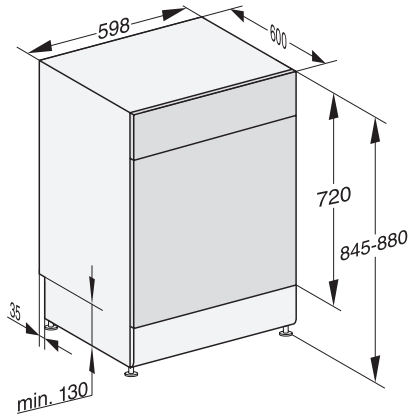

A | 43 dB | Cutlery tray | ExtraComfort baskets | AutoDos | Miele@home

G7000, free standing dishwasher, 60cm (installation drawing)