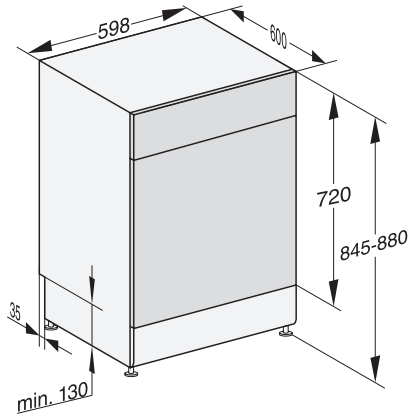

G 7040 SC Front AutoDos

Freestanding dishwashers

A | 43 dB | Cutlery tray | ExtraComfort baskets | AutoDos | Miele@home

G7000, free standing dishwasher, 60cm (installation drawing)