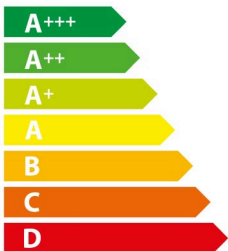

ENERGY

SIEMENS

LC95BCC60B

B

72
kWh/annum