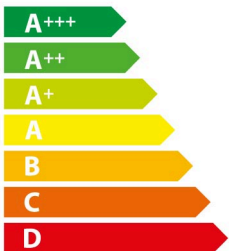

ENERGY

SIEMENS LC97BDN60B

A++

25
kWh/annum

ABCDEFG

ABCDEFG

ABCDEFG

56dB